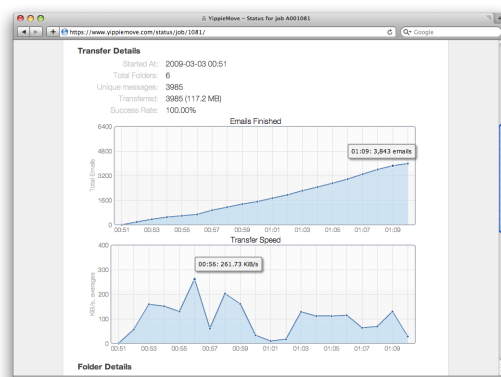

Turn on the autopilot.

The transfer is entirely automated. You can sit back while YippieMove finds and transfers your emails - complete with headers, text and attachments. Even errors are handled by automatic retries.